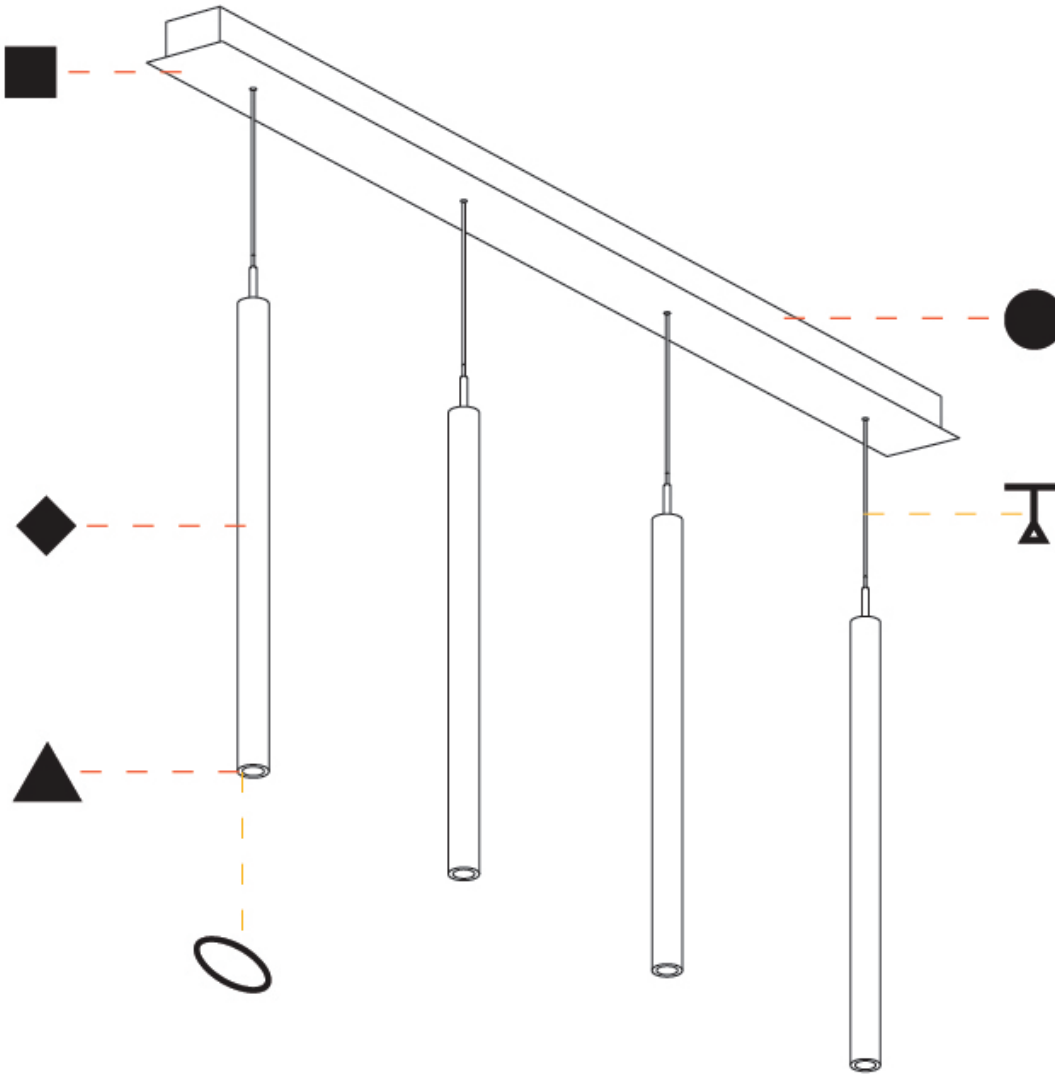

G-MINI CHANNEL HANGOVER SUSPENSION

A300617-

A